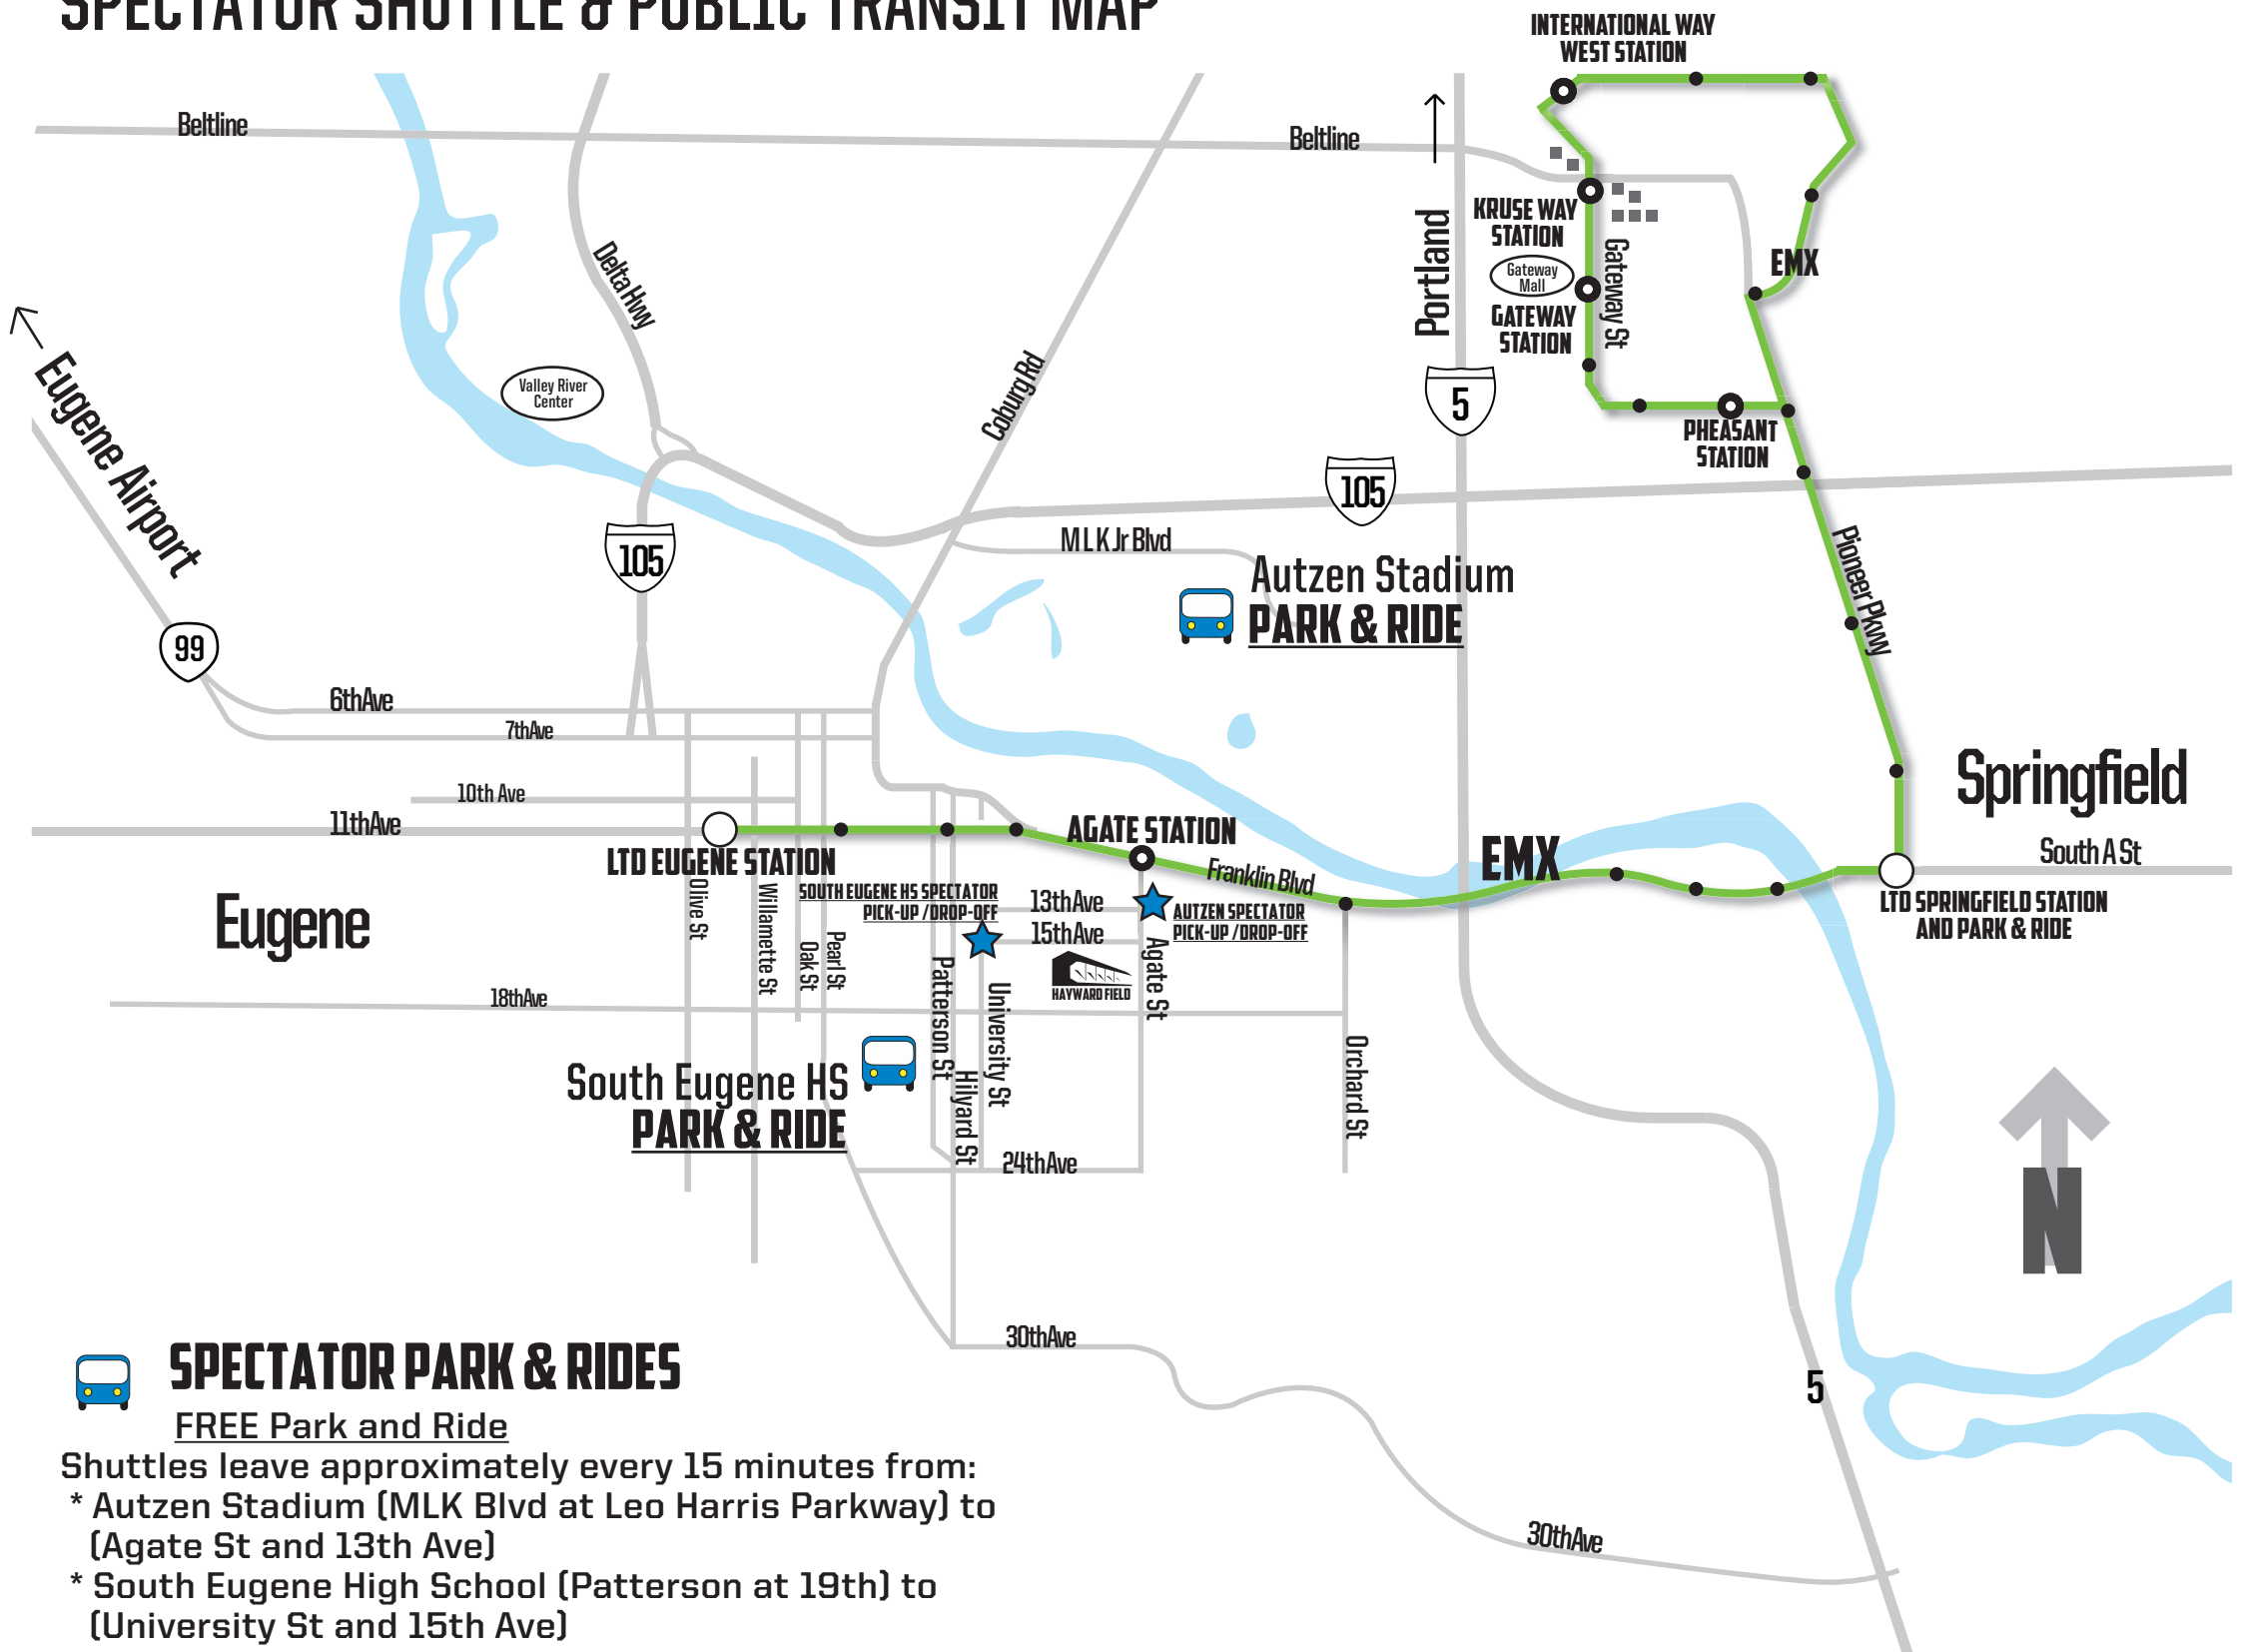

2016 OLYMPIC TEAM TRIALS TRACK & FIELD

SPECTATOR SHUTTLE & PUBLIC TRANSIT MAP

SPECTATOR PARK & RIDES

FREE Park and Ride

Shuttles leave approximately every 15 minutes from:

- * Autzen Stadium (MLK Blvd at Leo Harris Parkway) to (Agate St and 13th Ave)
- * South Eugene High School (Patterson at 19th) to (University St and 15th Ave)

2016 OLYMPIC TRIALS SPECTATOR PARK AND RIDE SCHEDULE

Friday, July 1st

Autzen - Hayward
Start Time: 7:40 am
End Time: 9:45 pm

SEHS - Hayward
Start Time: 12:30 pm
End Time: 9:45 pm

Saturday, July 2nd

Autzen - Hayward
Start Time: 6:10 am
End Time: 5:00 pm